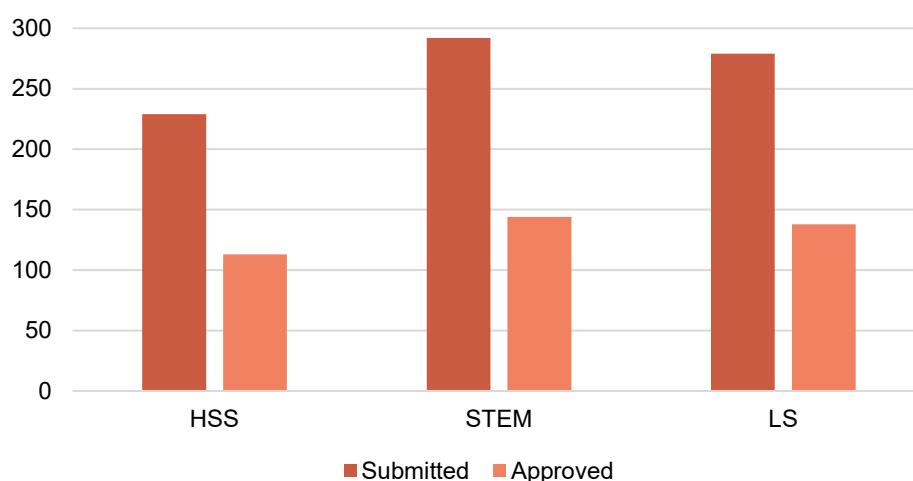

Postdoc.Mobility: Results 2021

Submitted applications: Postdoc.Mobility (incl. Return grants)

	Total	Women	Men
Humanities and Social Sciences (HSS)	229	127 (55.5%)	102
Science, Technology, Engineering and Mathematics (STEM)	292	77 (26.4%)	215
Life Sciences (LS)	279	122 (43.7%)	157
TOTAL	800	326 (40.8%)	474

Approved applications: Postdoc.Mobility (incl. Return grants)

	Total	Women	Men
Humanities and Social Sciences (HSS)	113	57 (50.4%)	56
Science, Technology, Engineering and Mathematics (STEM)	144	39 (27.1%)	105
Life Sciences (LS)	138	63 (45.7%)	75
TOTAL	395	159 (40.3%)	236
OVERALL SUCCESS RATE	49.4%	48.8%	49.8%

Total applications 2021

Approved duration of the fellowship abroad (mean): 22.4 months

Host country of fellows (w/o return grants)